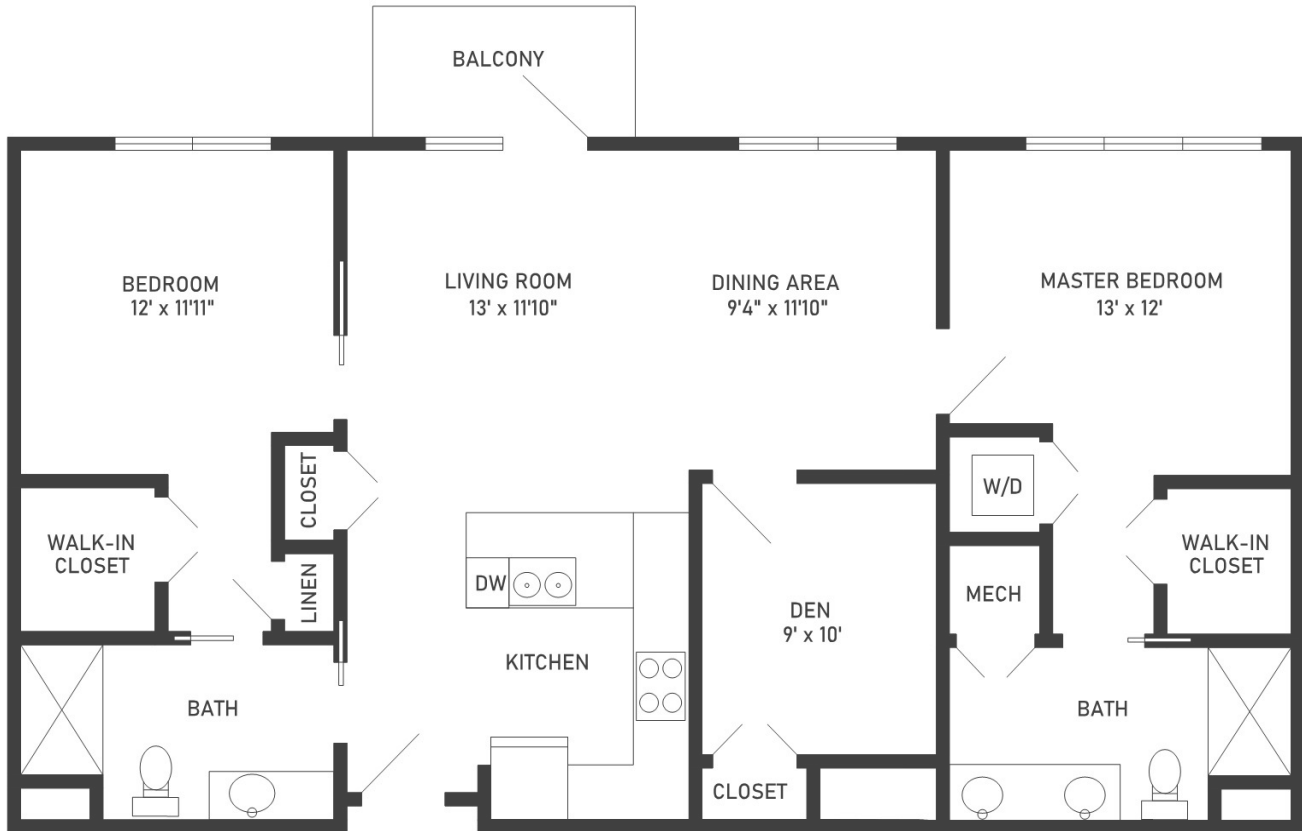

Town Center - Unit D2
Two-Bedroom + Den, Two-Bath

1,221 sq. ft.

Dimensions are approximate.

52 Missionary Road, Cromwell, CT 06419 (860) 754-3039 CovLivingCromwell.org

Covenant Living Communities & Services is a ministry of the Evangelical Covenant Church and does not discriminate pursuant to the federal Fair Housing Act. All faiths and beliefs are welcome.